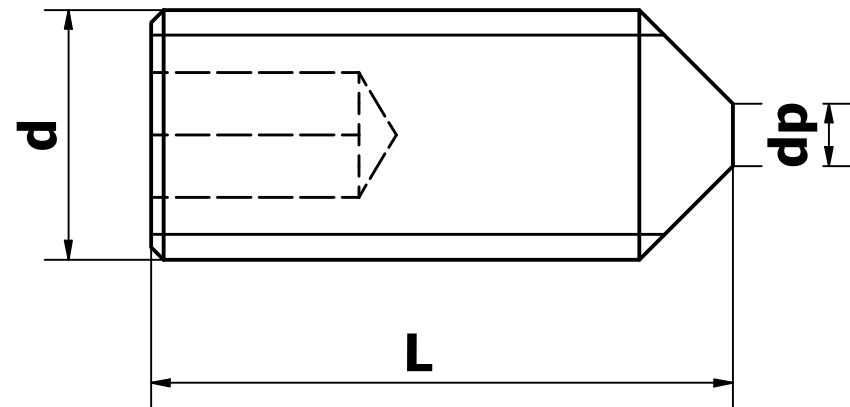

Do not scale

Date	4/29/2021	 An Dong, An Duong, Hai Phong http://baoanjsc.com.vn	Lục giác đầu nhọn	Material: 201	
Drawn	Pham Huu Tu			Drawing No.	Weight: N/A
Check	Phung Duy Duc		Replace by	BAC-PTKC33610 CP	Format: A3
Quality Control					